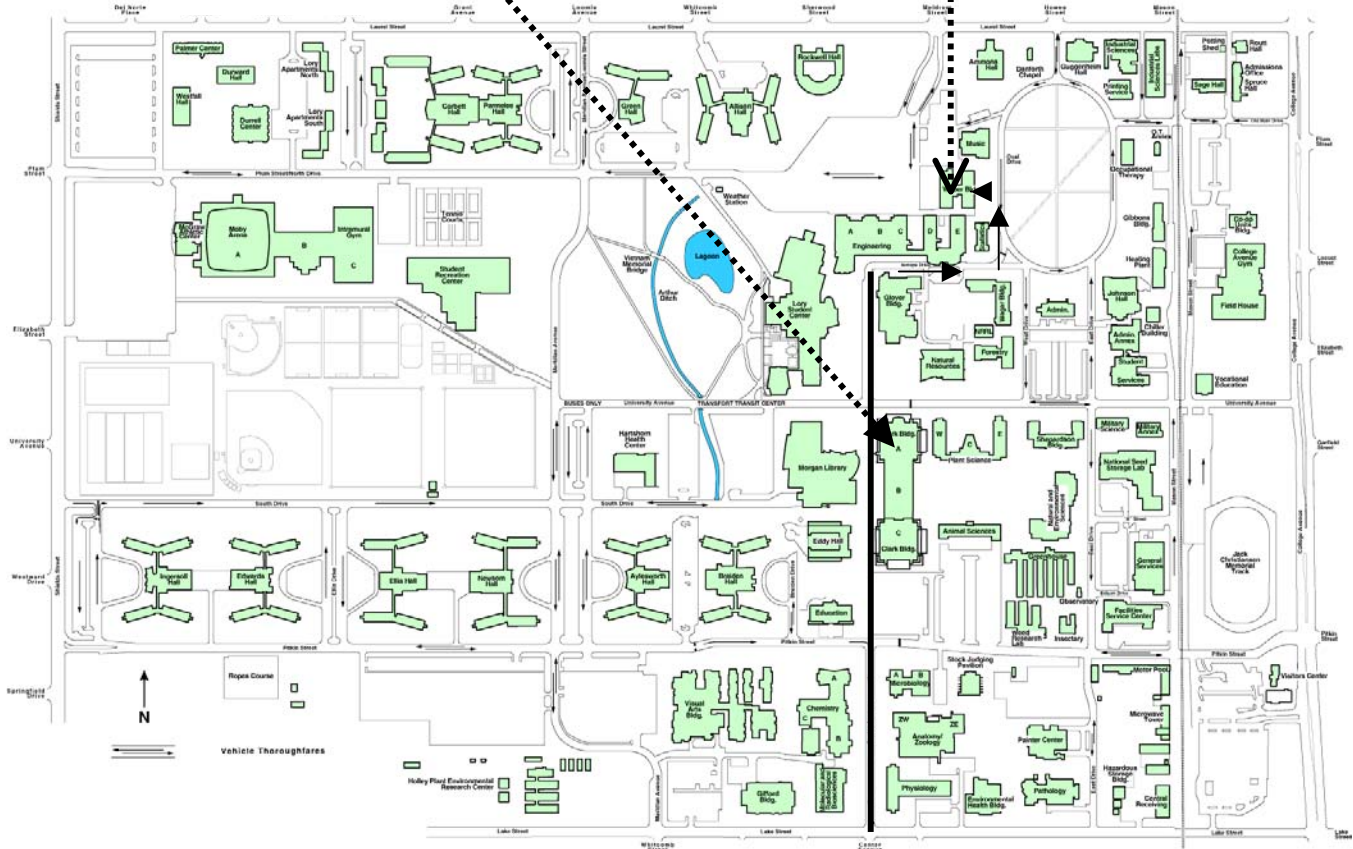

HILTON – FORT COLLINS

HOTEL FLOOR PLAN / BANQUET FACILITIES

CSU-CAMPUS MAP

**Clark Building A-wing
Room 202
Short Course**

**Weber Building Room 206
(computer lab)**

**Fort Collins HILTON
(formerly Holiday Inn)**
Approximately 5 min walk to Clark Building
(for short course)

MAP OF FORT COLLINS AREA