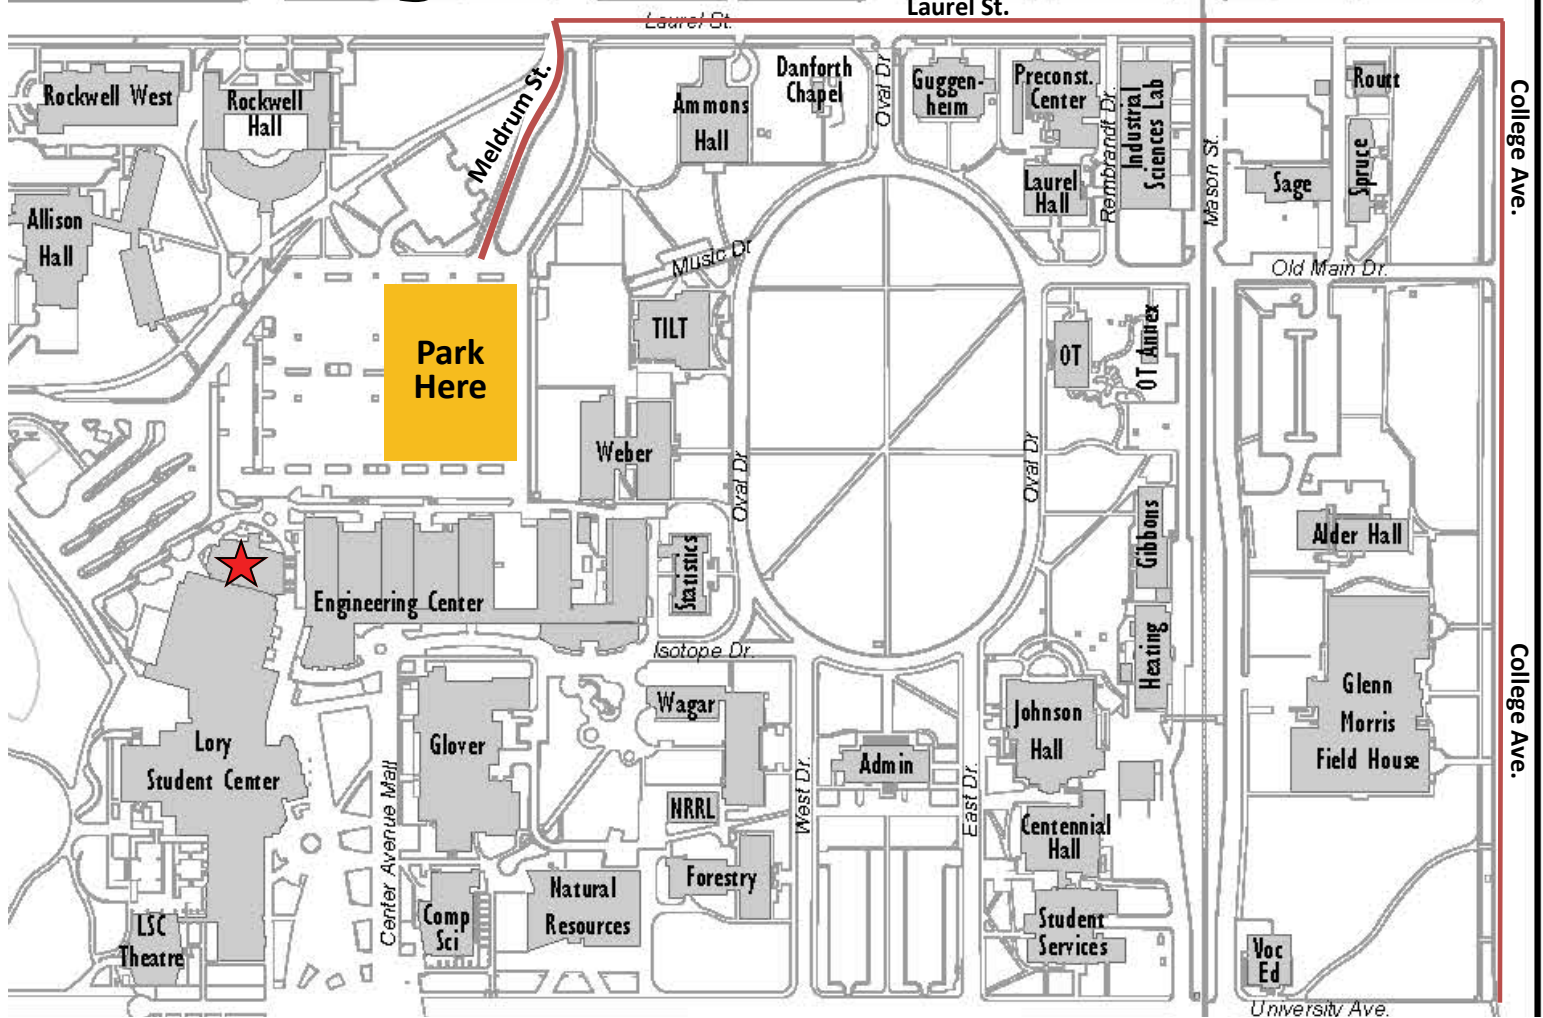

Graybill Conference

Directions From the Hilton to the Lory Student Center

Leave the Hilton parking lot, turn **Right** (East) on Prospect Road

Pass the train tracks, turn **Left** (North) on College Road

Turn **Left** (West) on Laurel Street

Turn **Left** (South) on Meldrum Street

Park in the **East** side of the parking lot with the blue "A" signs

DO NOT park in the "Pay to Park" slots

★ Registration will be inside the North doors on the walk-in level

The registration check-in will have a **parking pass** for you that you should immediately place on your rear-view mirror.