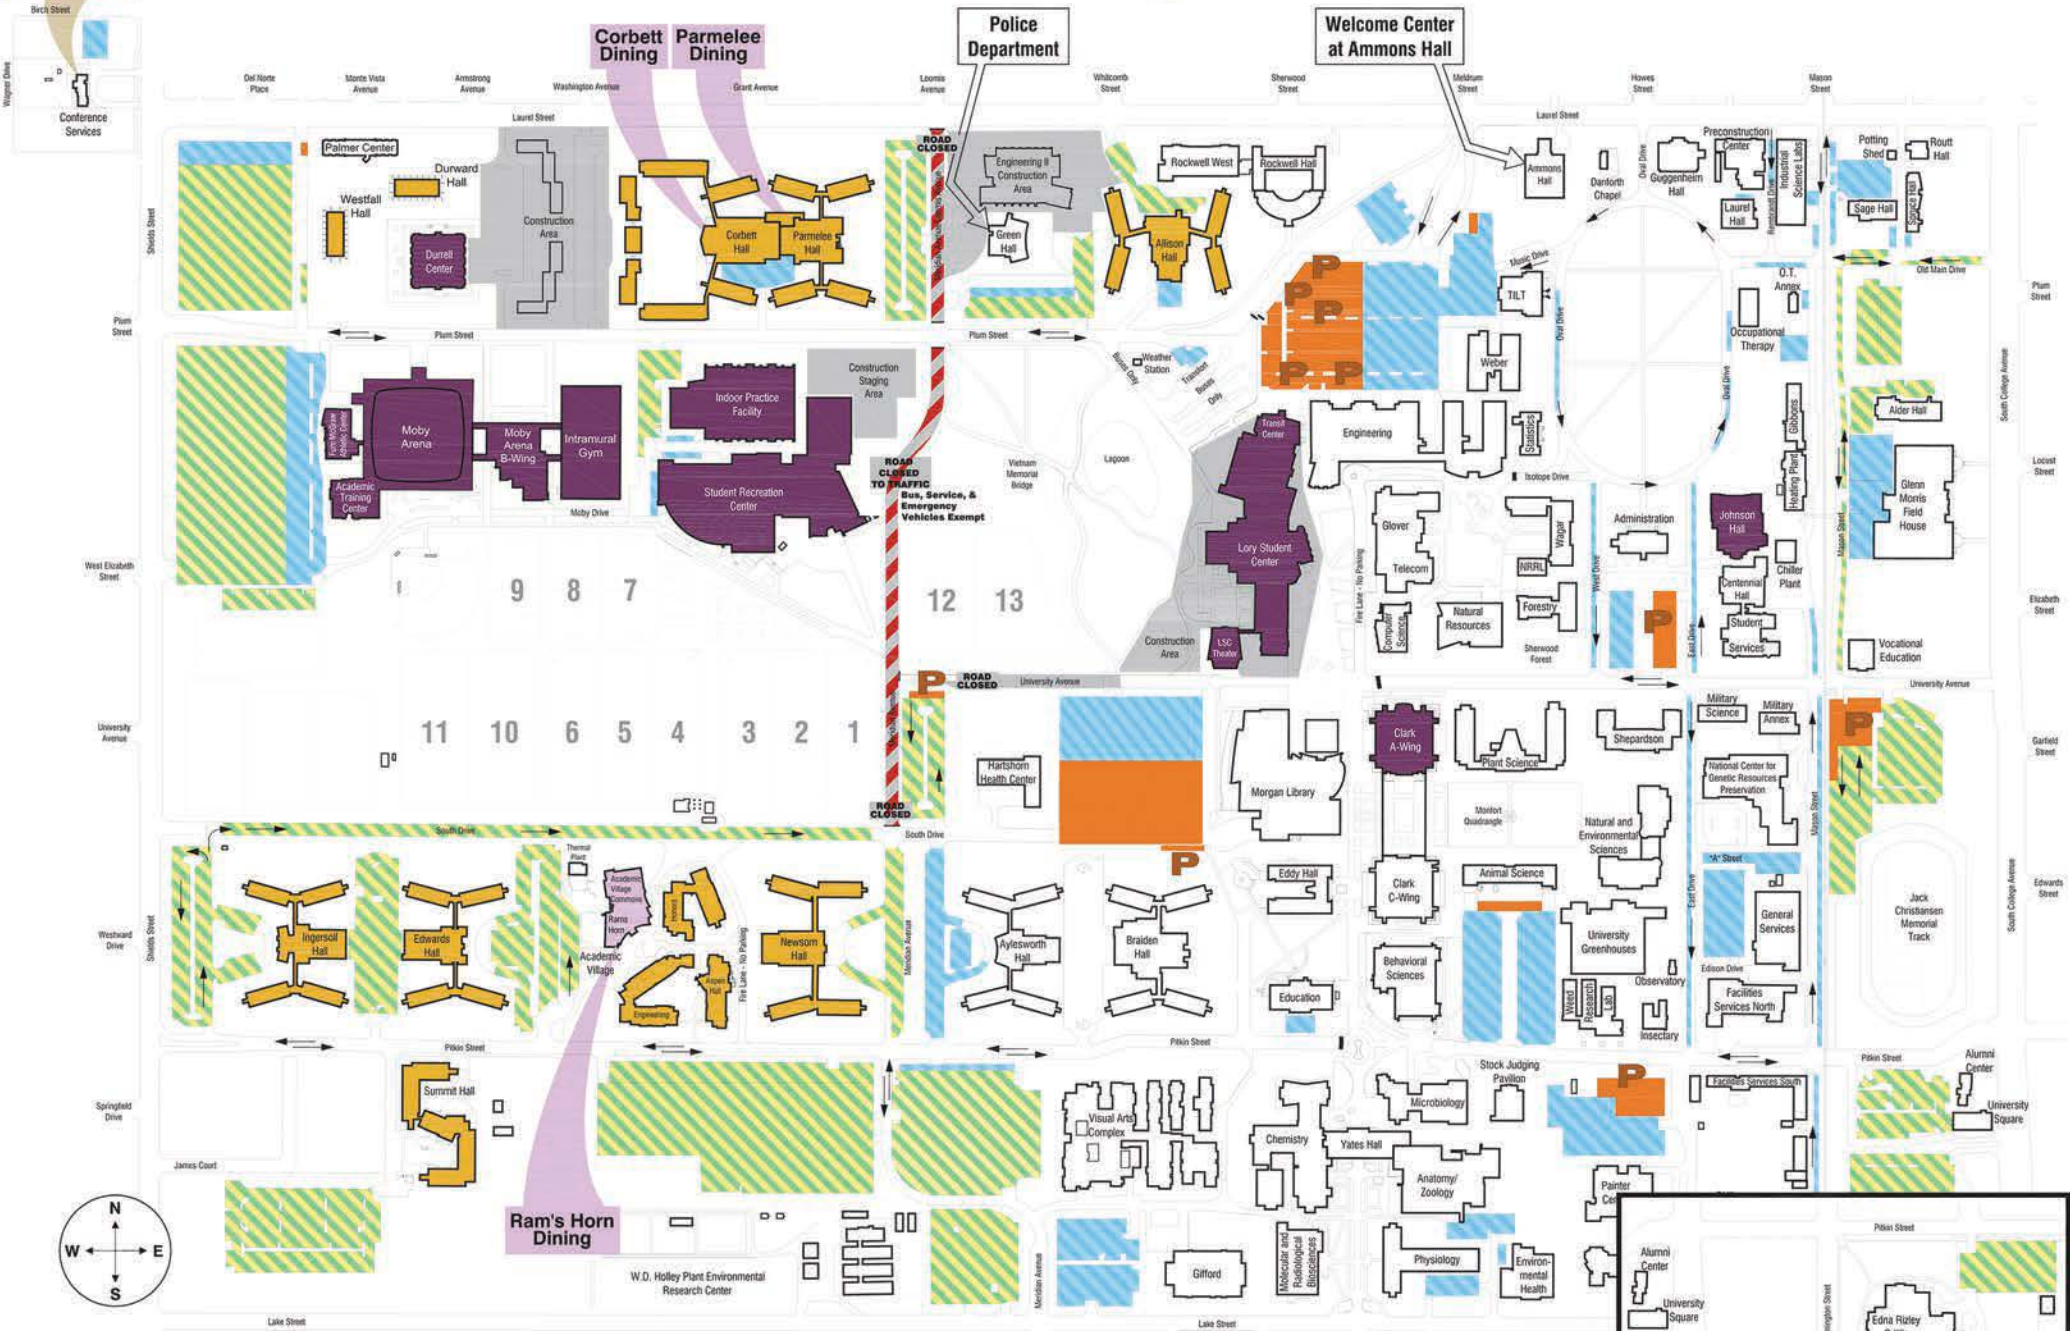

Main Campus

Colorado State University
CONFERENCE SERVICES

- Conference Dining Center
- Conference Meeting Space
- Conference Residence Hall
- A/B Lots - Permit Required
- W/X/Z Lots - No Permit Required
- Meters, Pay - And - Display Parking

Parking Services Office

Enforced Year-Round, 24 Hours/Day, 7 Days/Week

Lot & Center Parking Garage