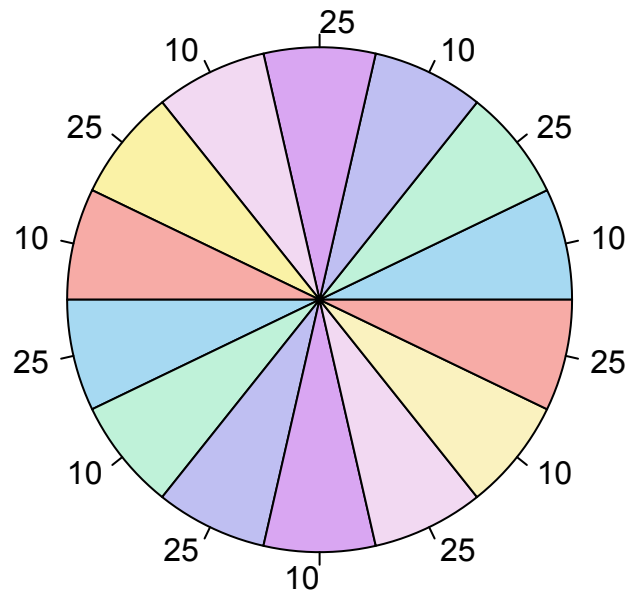

Prize Wheel #1

Spin and Win!

To play: Spin hard so that the wheel comes all the way around at least twice.

To score: You win the number of points in the space on top!