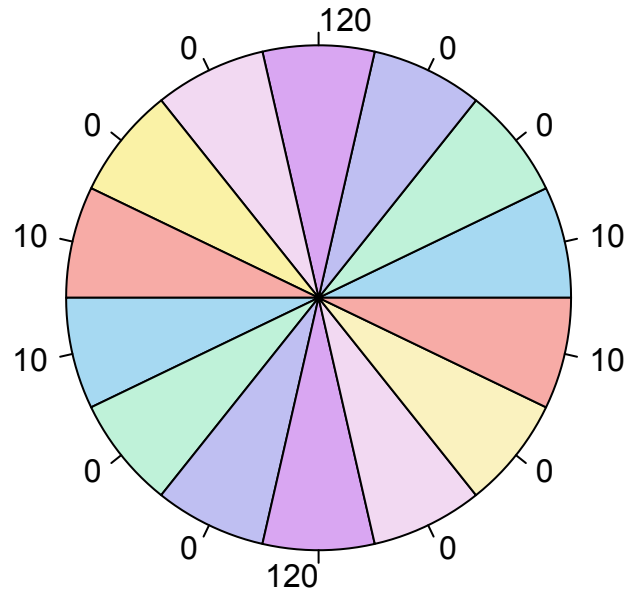

## Prize Wheel #2

Spin and Win!

**To play:** Spin hard so that the wheel comes all the way around at least twice.

**To score:** You win the number of points in the space on top!